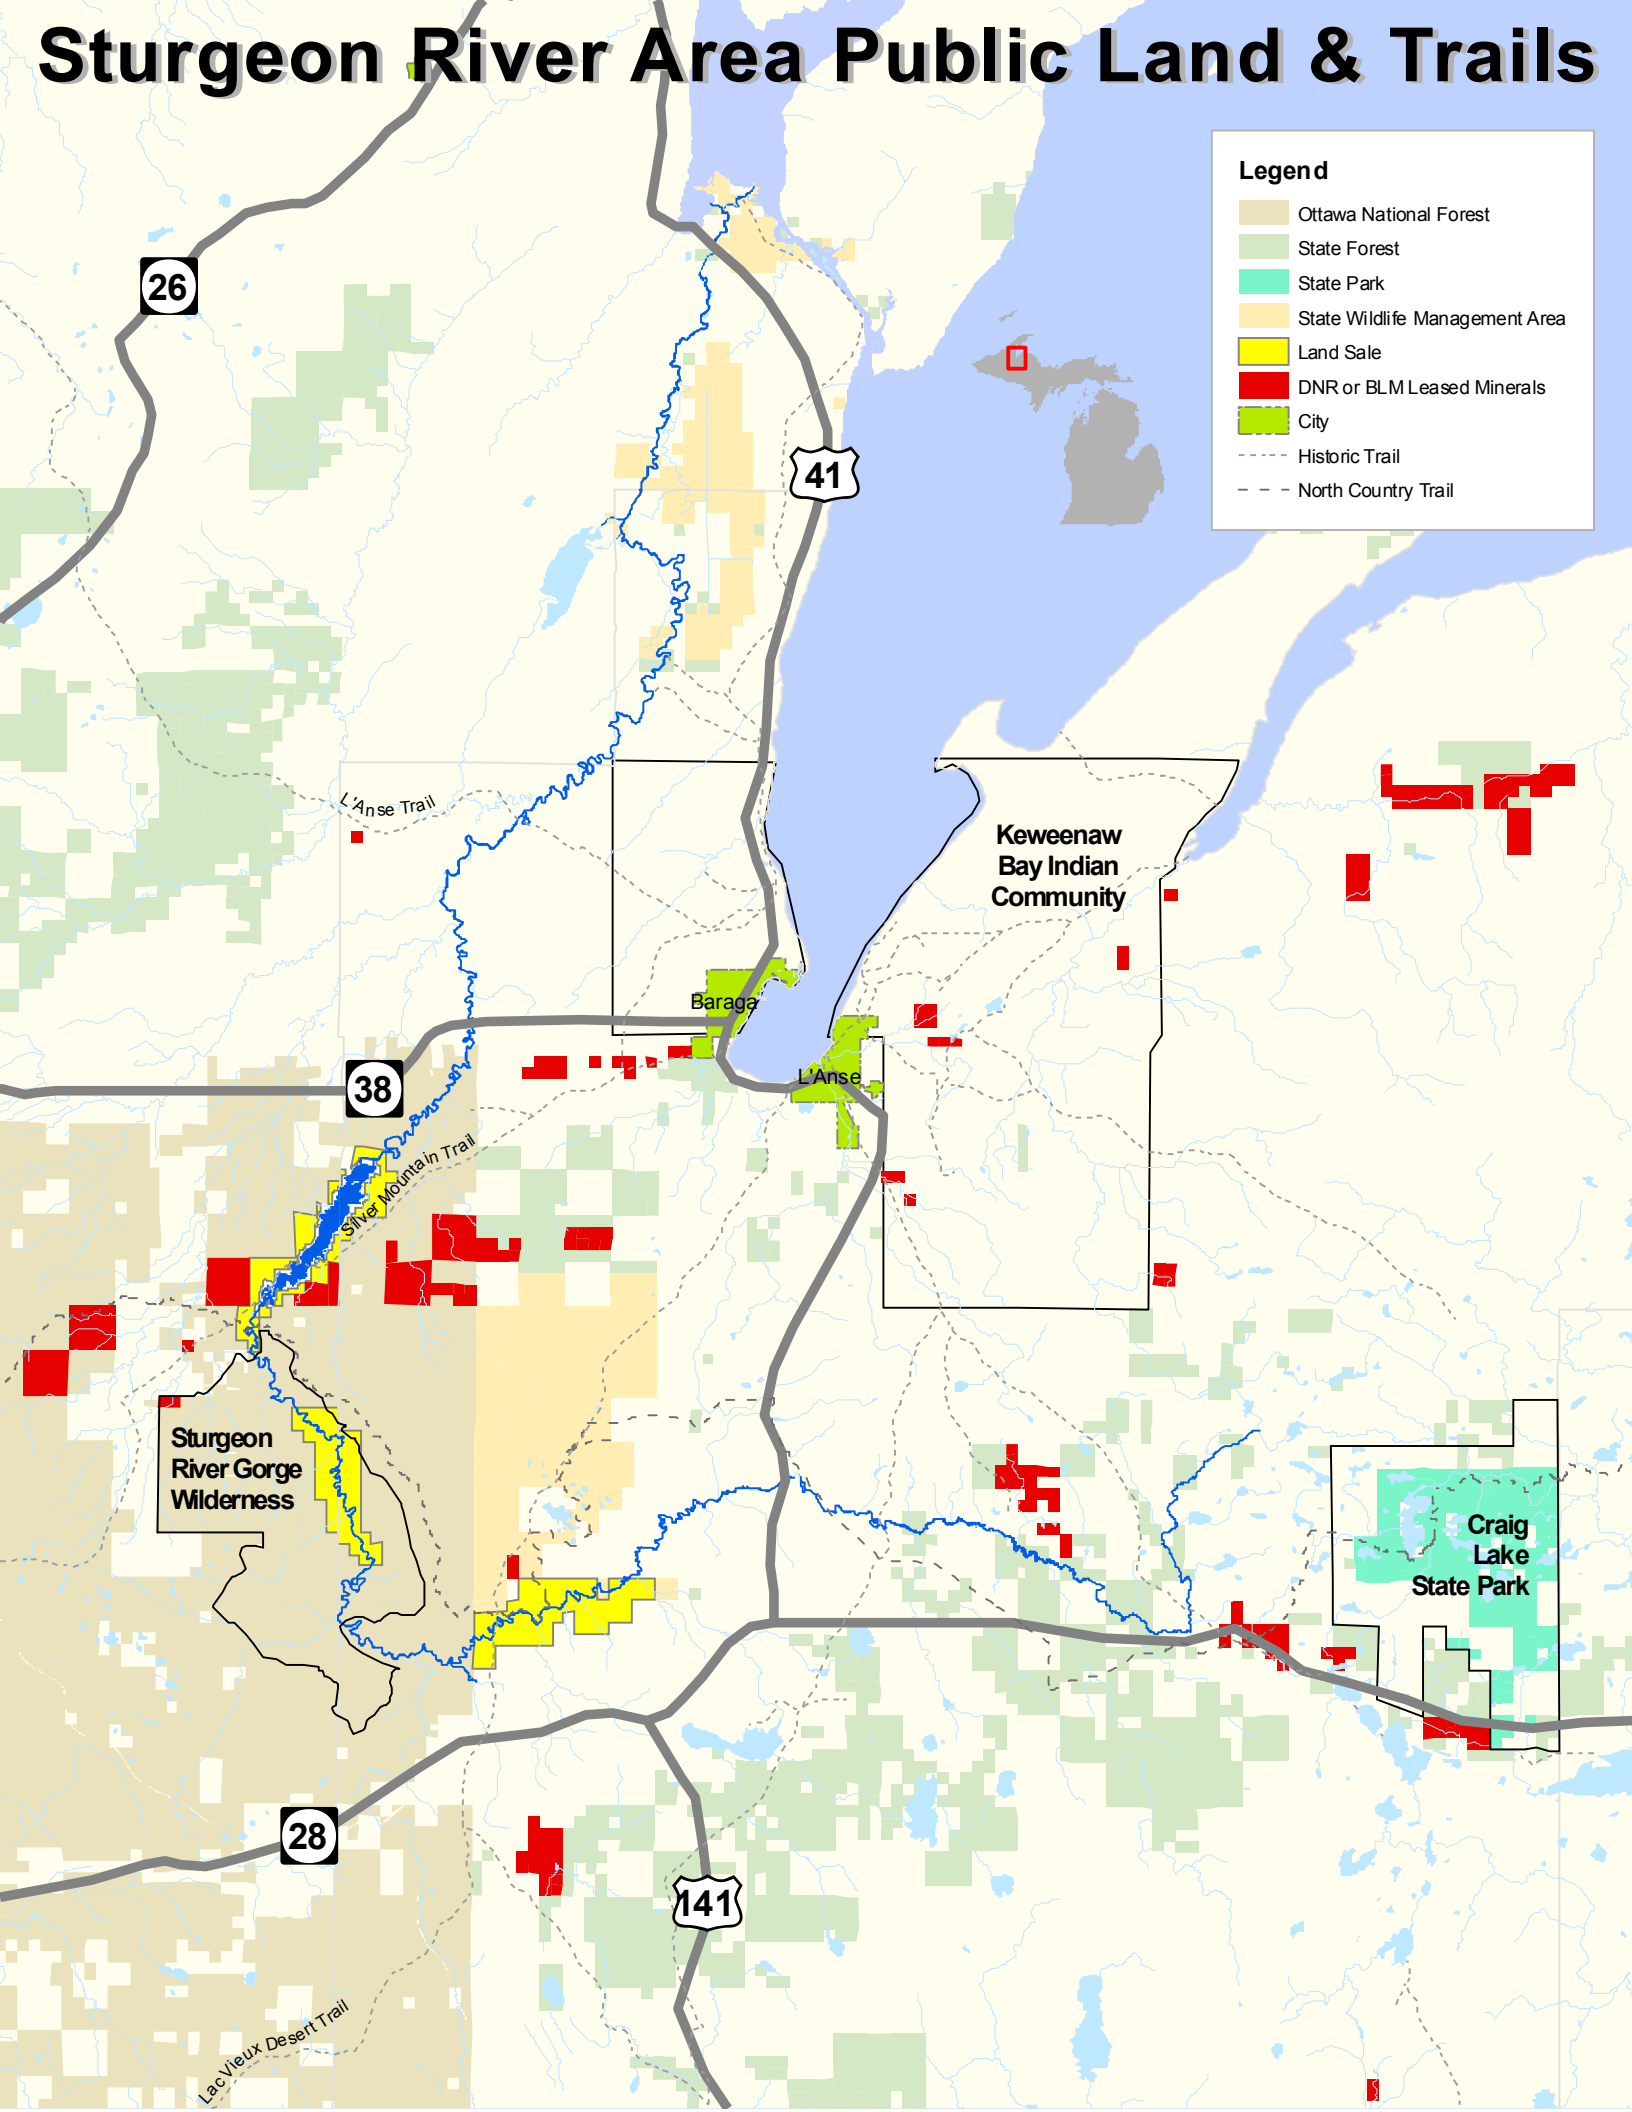

Sturgeon River Area Public Land & Trails

Legend

- Ottawa National Forest
- State Forest
- State Park
- State Wildlife Management Area
- Land Sale
- DNR or BLM Leased Minerals
- City
- Historic Trail
- North Country Trail

Sturgeon River Gorge Wilderness

Keweenaw Bay Indian Community

Craig Lake State Park

Baraga

L'Anse

26

41

38

28

141

La Vieux Desert Trail

L'Anse Trail

Silver Mountain Trail